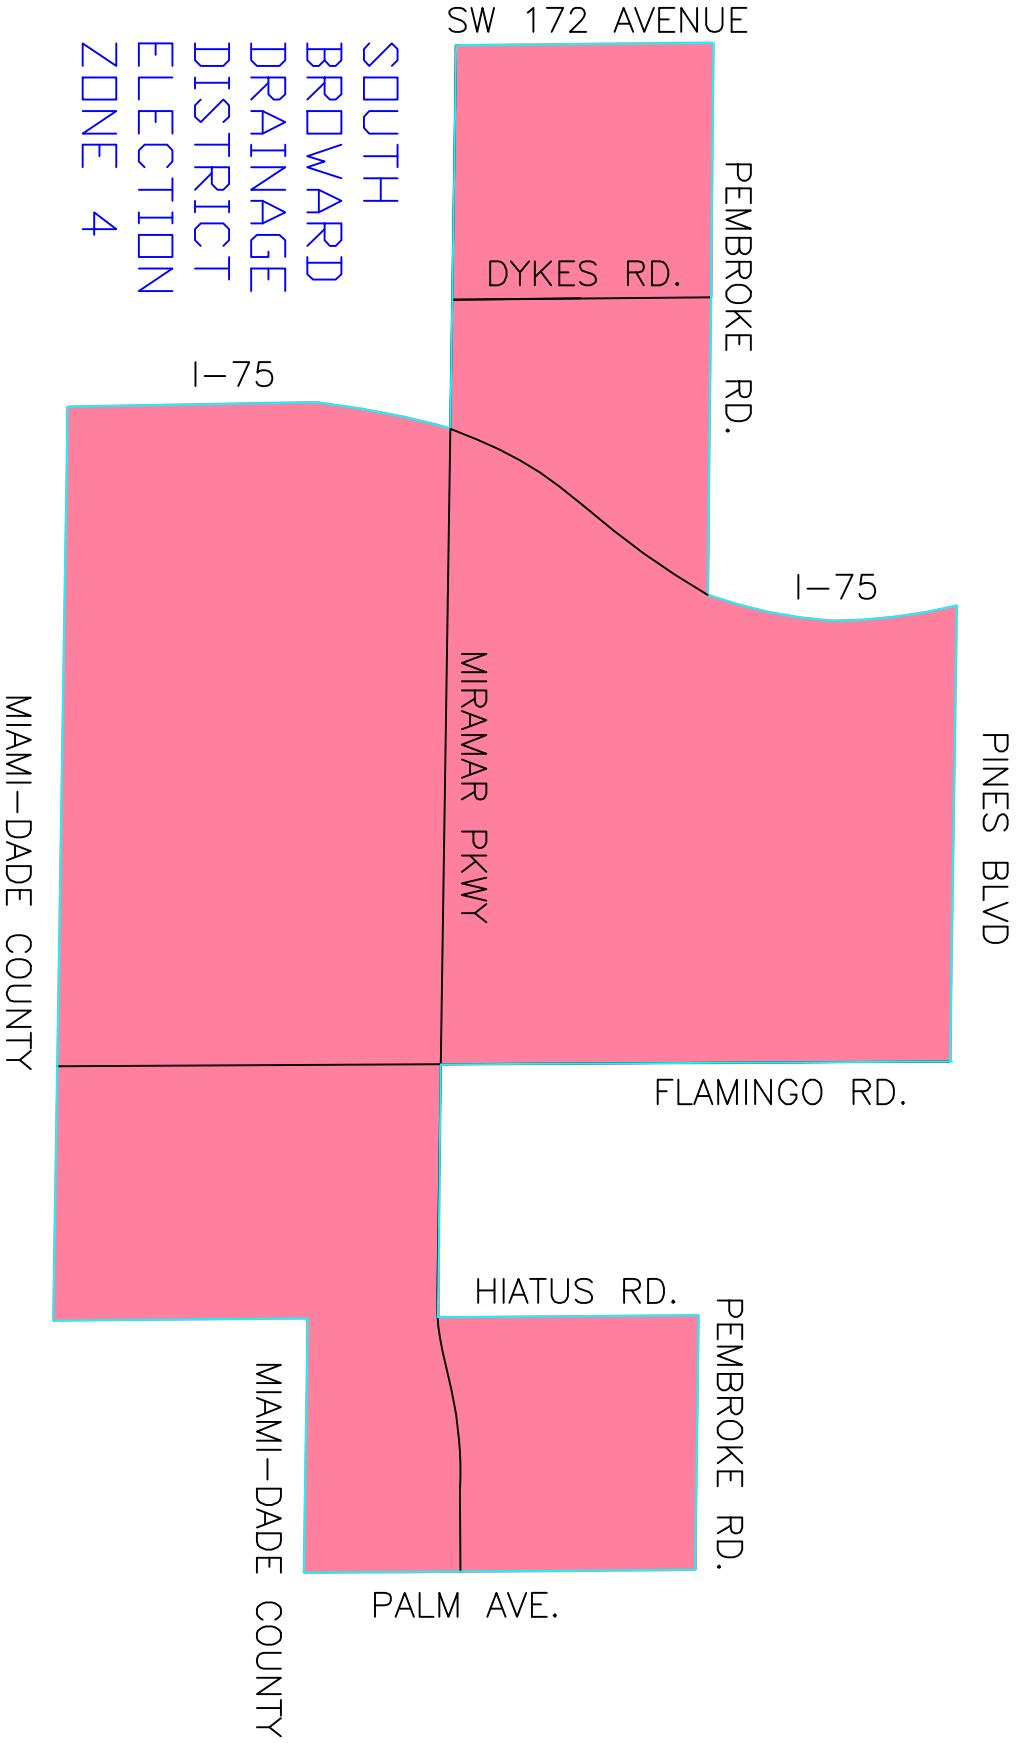

SOUTH
BROWARD
DRAINAGE
DISTRICT
ELECTION
ZONE 4

SW 172 AVENUE

PEMBROKE RD.

DYKES RD.

I-75

I-75

PINES BLVD

MIRAMAR PKWY

MIAMI-DADE COUNTY

FLAMINGO RD.

HIATUS RD.

PEMBROKE RD.

MIAMI-DADE COUNTY

PALM AVE.